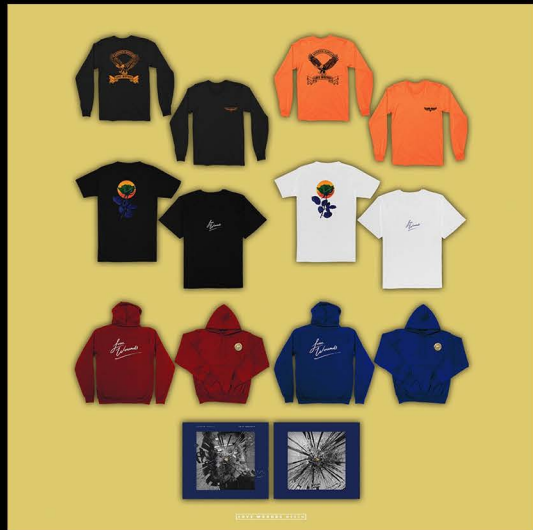

LOGOS

Summerchild

Records

babyface

babyface

FACE.

Face.

FACE.

baby face

baby face

FACE.

FACE.

FACE.

CREATIVE DIRECTION, ART DIRECTION, & CONCEPT

PRODUCTION

MERCH