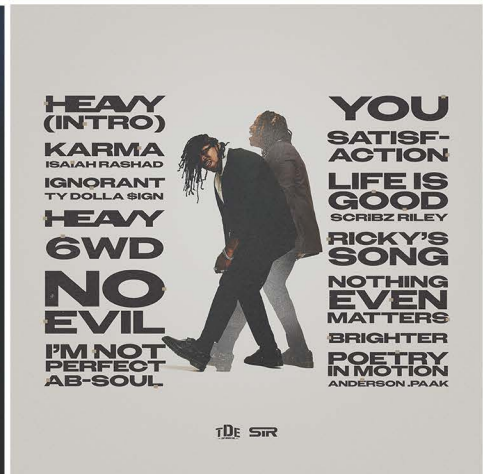

MUSIC VIDEOS

✦ CREATIVE DIRECTION, TREATMENT, & CONCEPT

PHOTOGRAPHY

CREATIVE DIRECTION & CONCEPT

ALBUM ARTWORK

★ CREATIVE DIRECTION, ART DIRECTION, & CONCEPT

ANIMATION VIDEO

★ CREATIVE DIRECTION, ART DIRECTION, & CONCEPT

LOGOS

Summerchild

Records

babyface

babyface

FACE.

Face.

FACE.

baby face

baby face

FACE.

FACE.

FACE.

CREATIVE DIRECTION, ART DIRECTION, & CONCEPT

PRODUCTION

MERCH